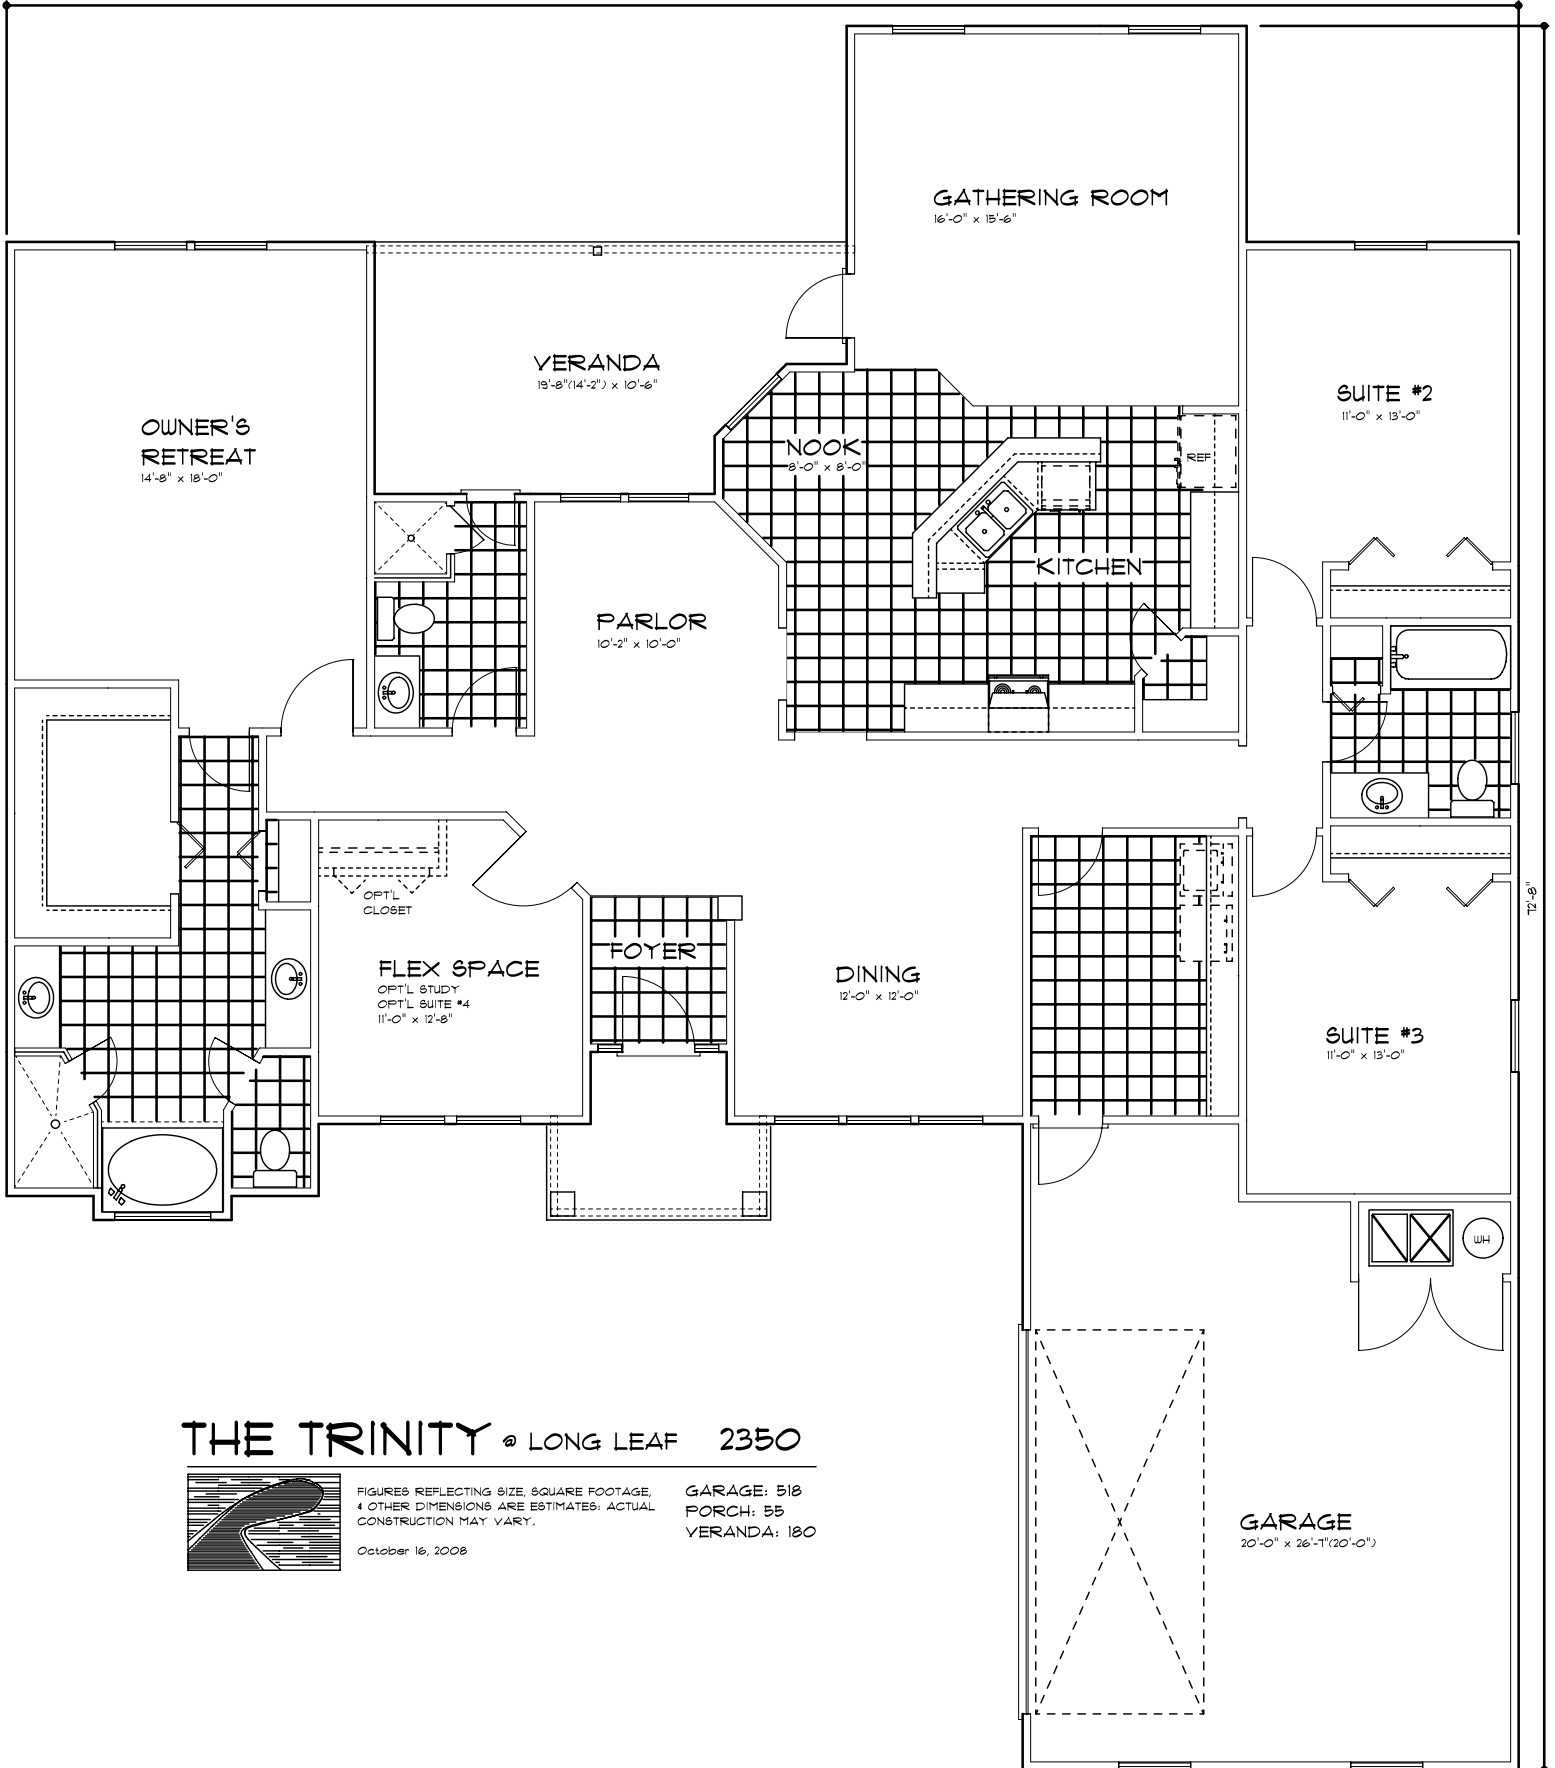

63'-0"

THE TRINITY @ LONG LEAF 2350

FIGURES REFLECTING SIZE, SQUARE FOOTAGE,
 & OTHER DIMENSIONS ARE ESTIMATES; ACTUAL
 CONSTRUCTION MAY VARY.

October 16, 2008

GARAGE: 518
 PORCH: 55
 VERANDA: 180