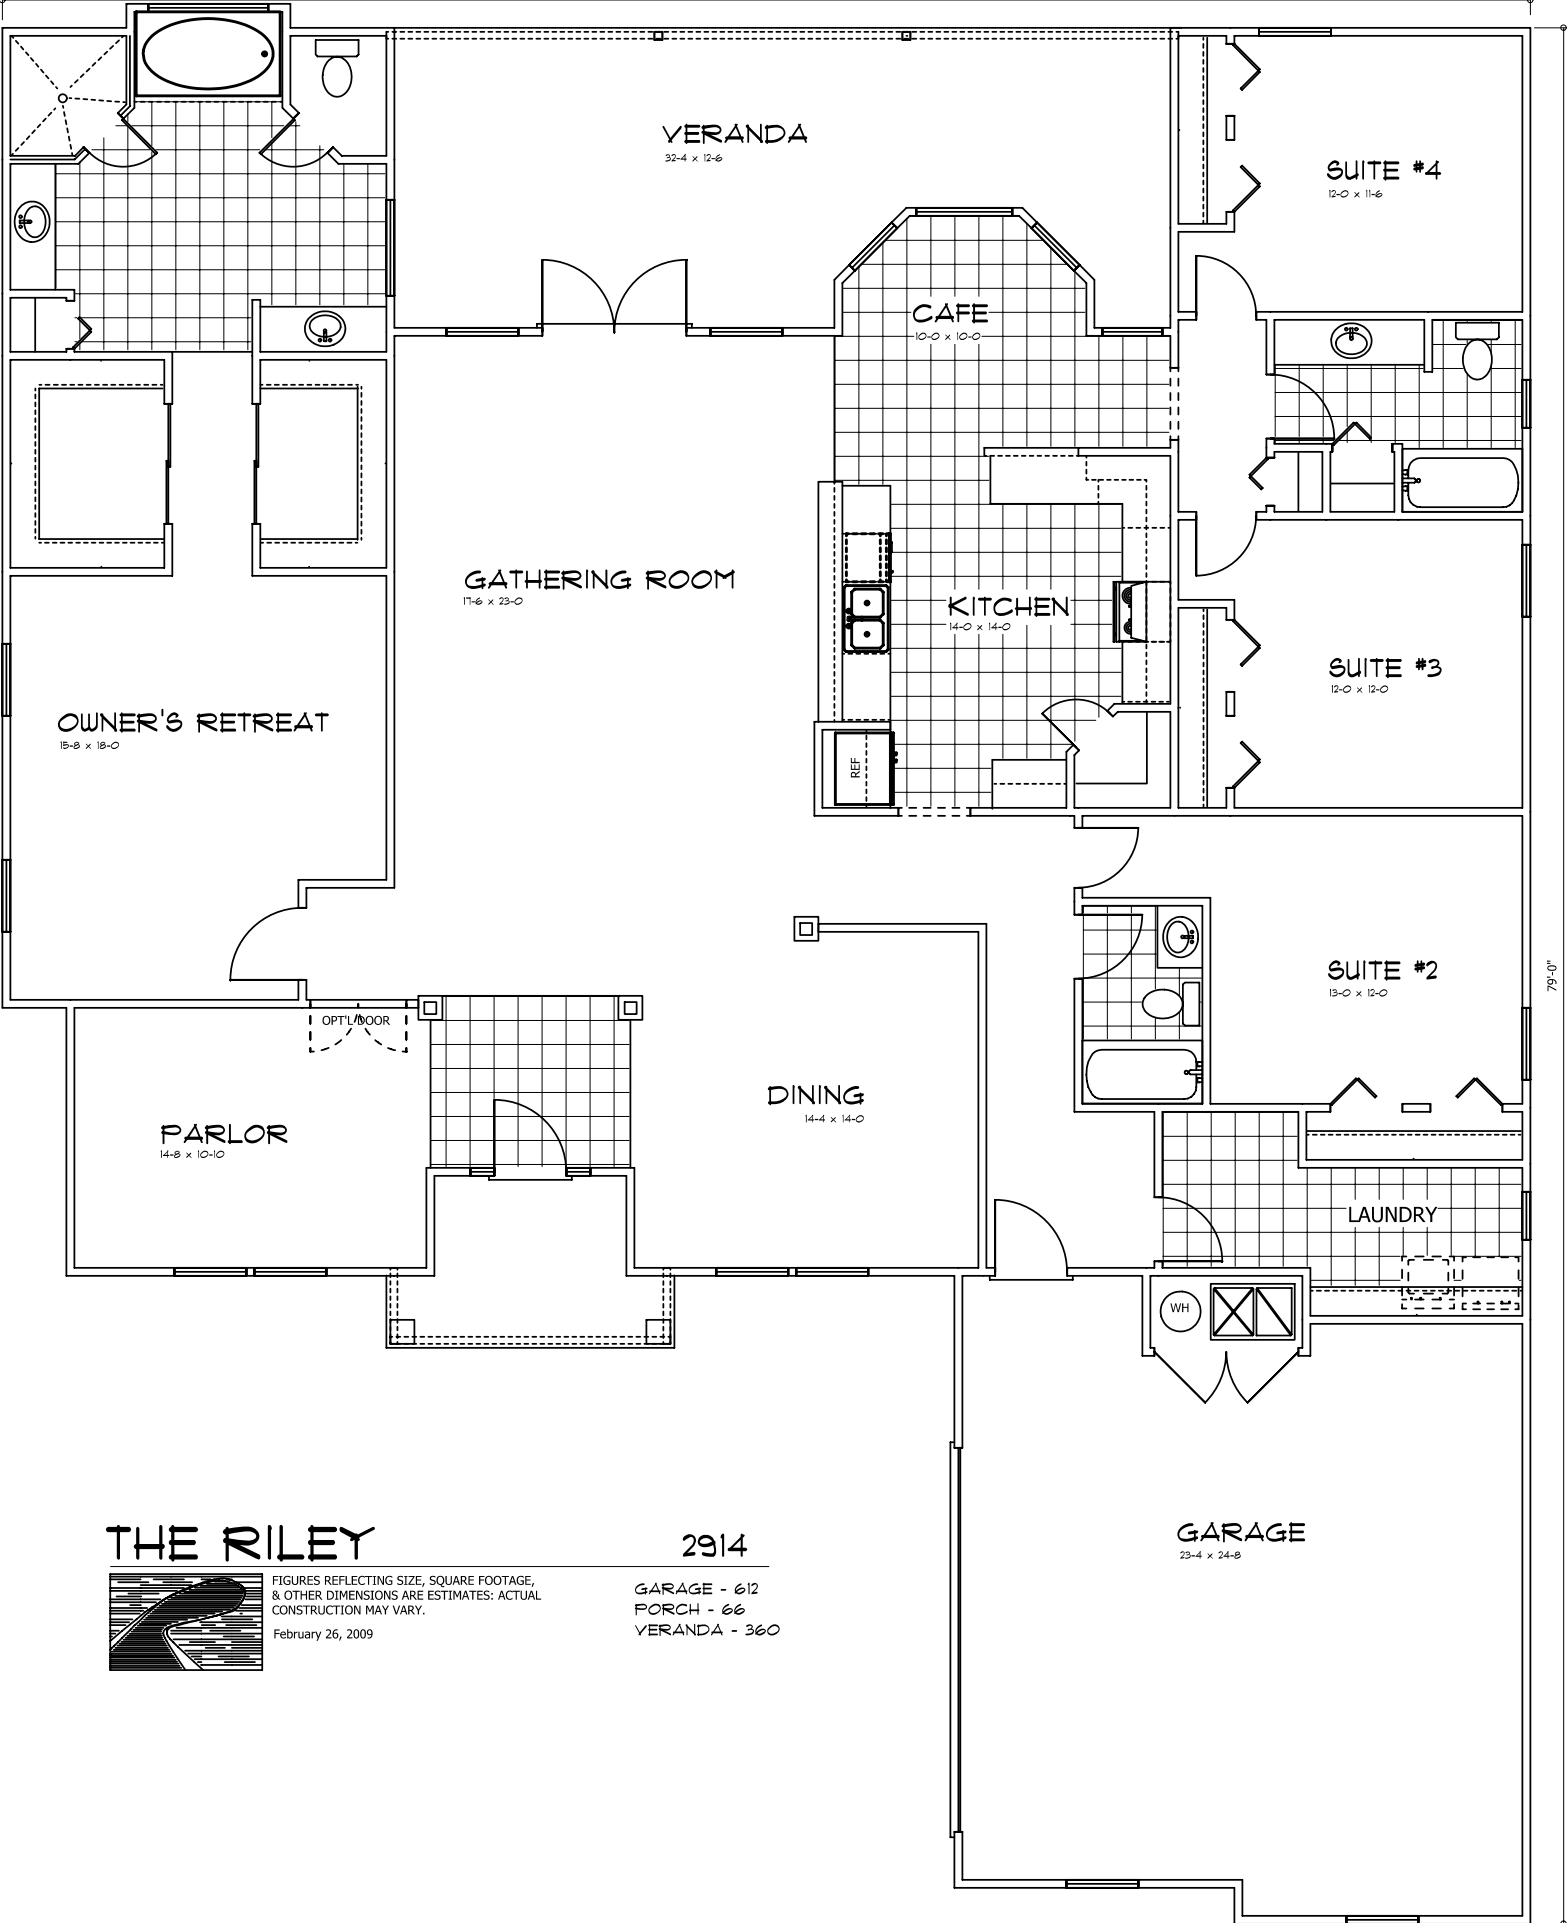

63'-8"

79'-0"

THE RILEY

2914

FIGURES REFLECTING SIZE, SQUARE FOOTAGE,
 & OTHER DIMENSIONS ARE ESTIMATES; ACTUAL
 CONSTRUCTION MAY VARY.

February 26, 2009

GARAGE - 612
 PORCH - 66
 VERANDA - 360