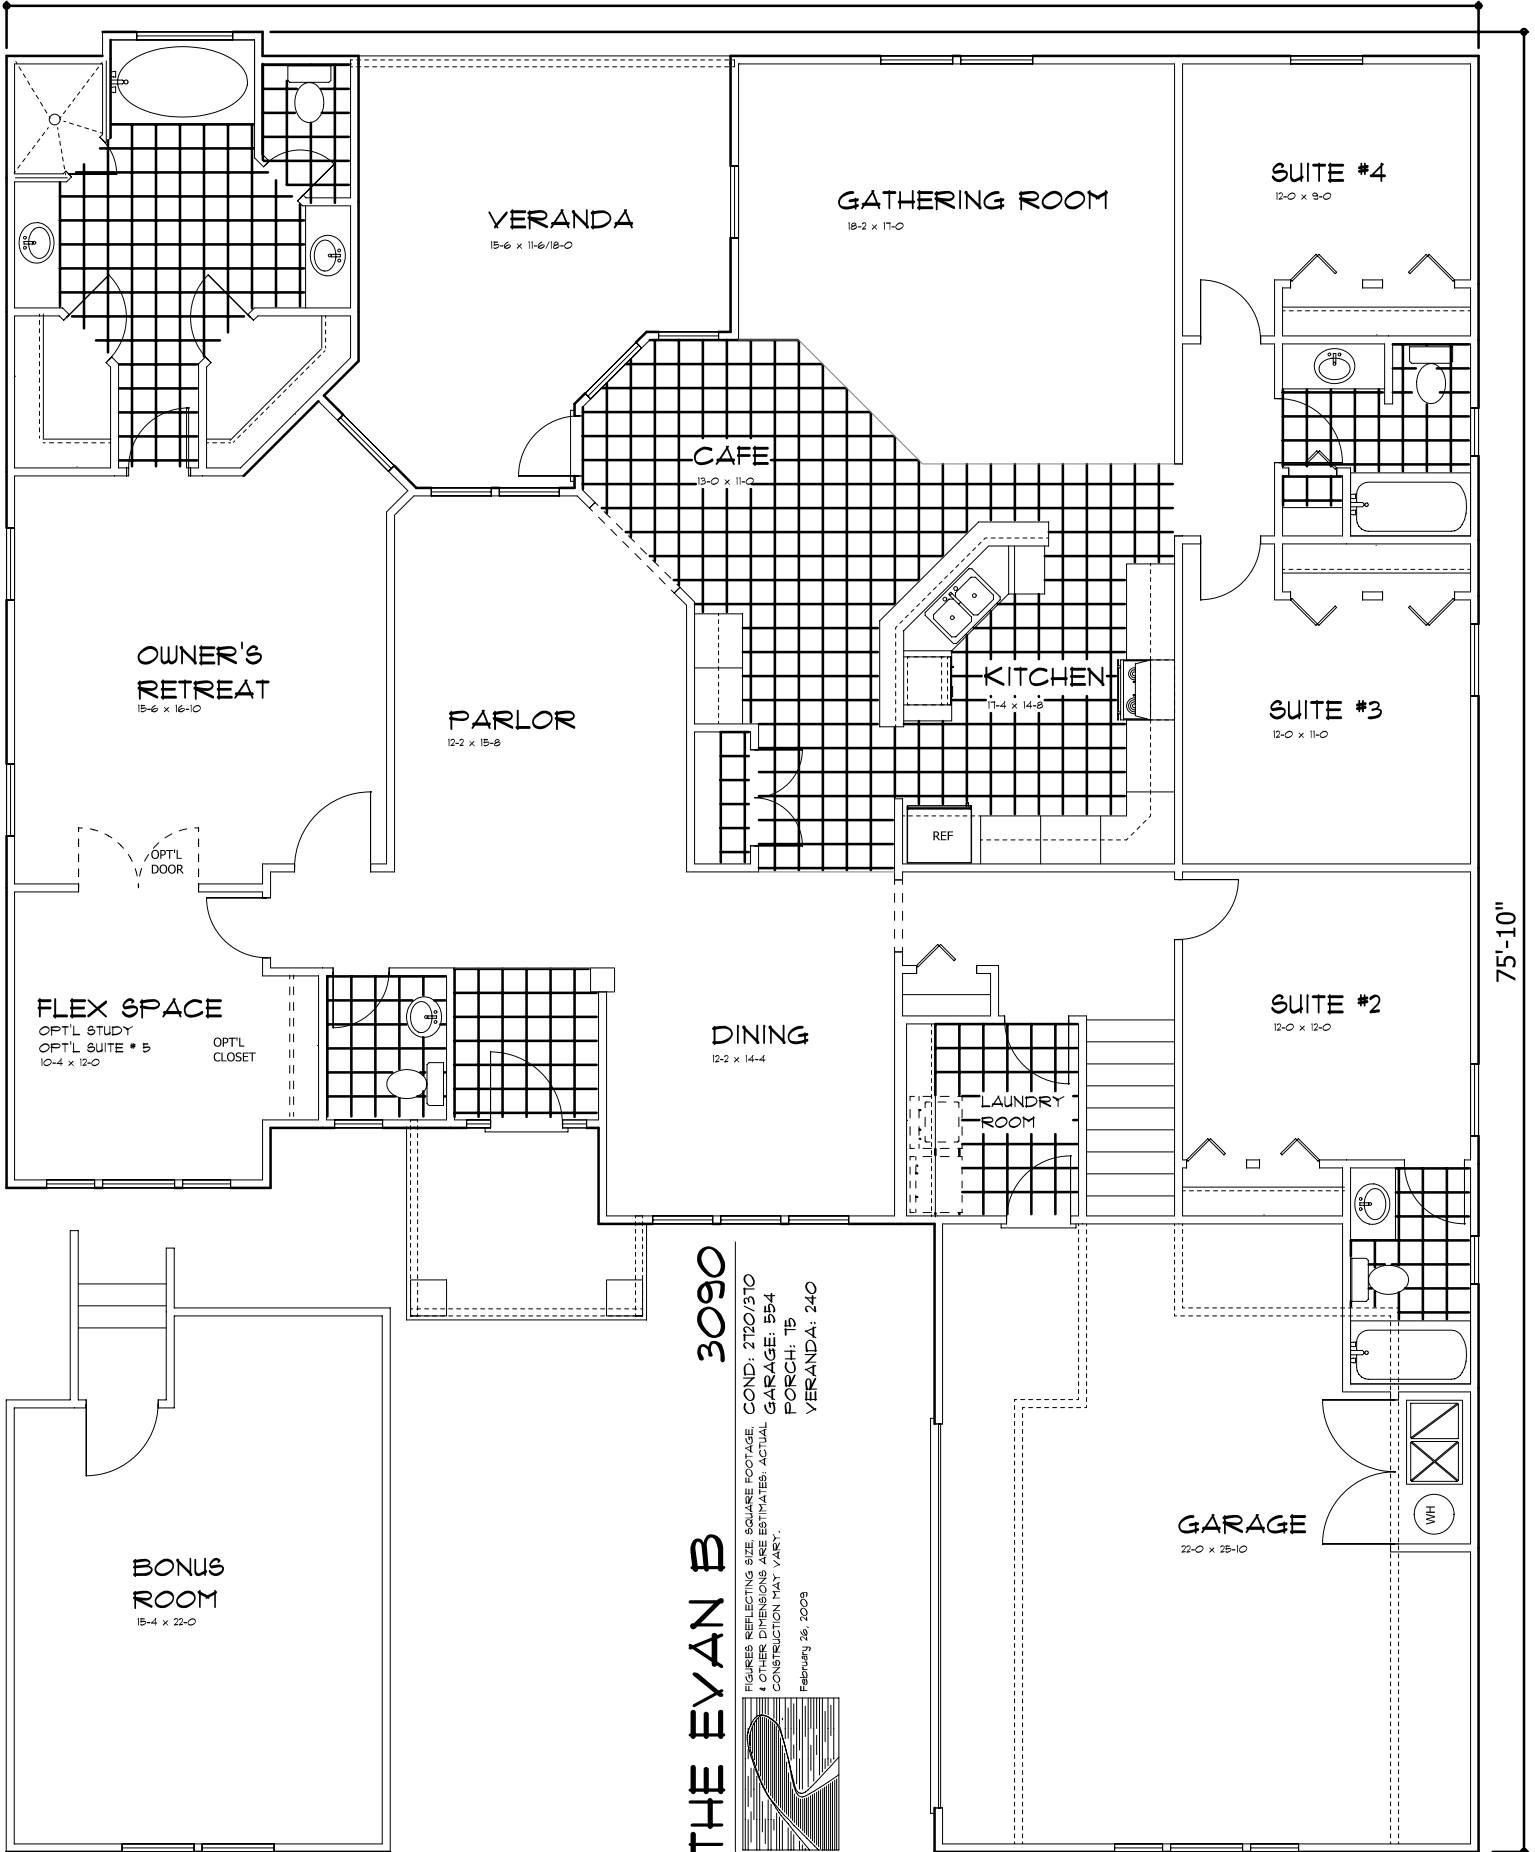

61'-4"

75'-10"

THE EVAN B 3090

FIGURES REFLECTING SIZE SQUARE FOOTAGE.
 COND: 2120/310
 GARAGE: 554
 PORCH: 75
 VERANDA: 240

February 26, 2003